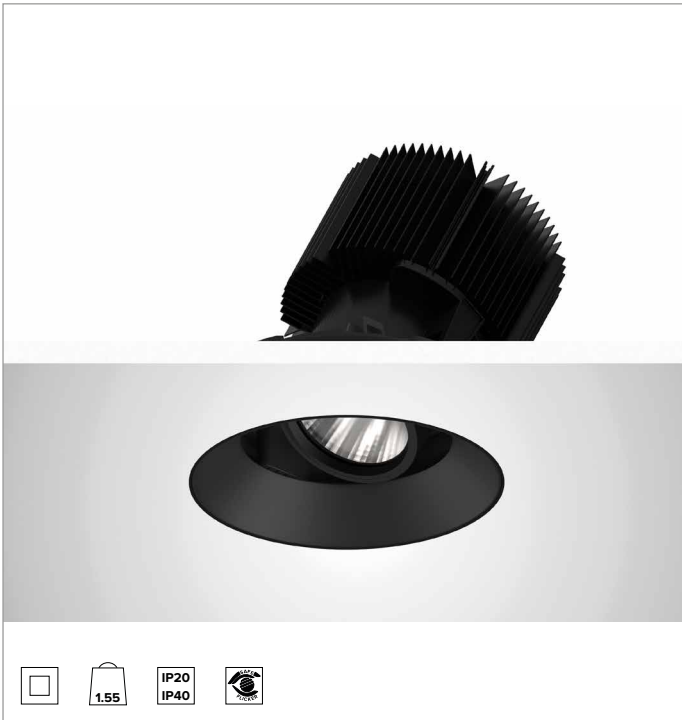

1T8657ELTR | CCTEVO ARCHITECTURAL 160

Adjustable recessed LED projector in a trimless version

		4000K	H(m)	D(m)	Emax(lx)	
		Ra90			47°	
Fixture Power	74W	1	0.87	10322		
Source Flux	8118lm	2	1.74	2581		
Fixture Flux	6090lm	3	2.61	1147		
Efficacy	83lm/W	4	3.47	645		
TS1282	Imax=1272cd/klm	Imax	10325cd	5	4,34	413

CCT nominal: 4000K

Lifetime (L80/B10): >50000h tq +25°C

ILLUMINOTECHNICAL CHARACTERISTICS

MWFL - precision optics with a black silicone cut off ring. Version with a convex faceted highly reflective anodised aluminium reflector and a holographic diffusion filter. UGR<22 (EN 12464-1).

Optic: REFLECTOR

Beam angles: MWFL

Optical efficiency: 75%

Fixture flux: 6090lm

Luminous efficacy: 83lm/W

Photobiological safety: Compliant with RG1 low risk group

MECHANICAL CHARACTERISTICS

Die-cast black painted anodised aluminium body and dissipator. Black colour cover. The optical unit can be adjusted up to 30° on the vertical plane with a mechanical beam locking system and a graduated scale, and 358° on the horizontal plane. Trimless version with a load-bearing element for installation and finishing in plasterboard.

Colour and finish: Deep black

Weight: 1.55Kg

Version: TRIMLESS HO

Degree of protection: IP20 for recessed part

Degree of protection: IP40 for exposed part

ELECTRICAL CHARACTERISTICS

Integrated electronic ON-OFF driver.