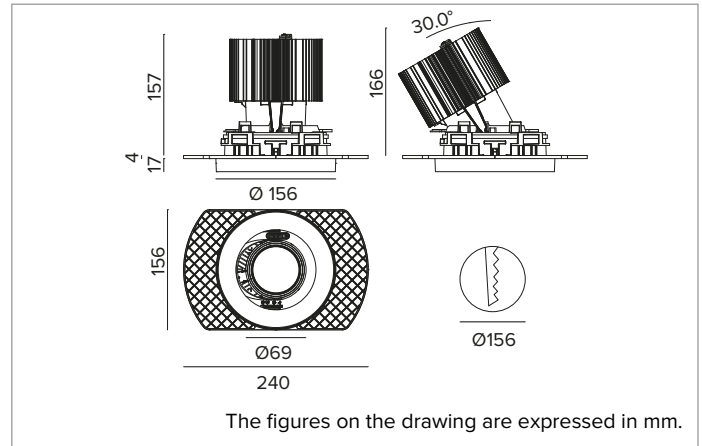

1T8657ELTR | CCTEVO ARCHITECTURAL 160

Adjustable recessed LED projector in a trimless version

		4000K	H(m)	D(m)	Emax(lx)	
		Ra90			47°	
Fixture Power	74W	1	0.87	10322		
Source Flux	8118lm	2	1.74	2581		
Fixture Flux	6090lm	3	2.61	1147		
Efficacy	83lm/W	4	3.47	645		
TS1282	Imax=1272cd/klm	Imax	10325cd	5	4,34	413

CCT nominal: 4000K

Lifetime (L80/B10): >50000h tq +25°C

ILLUMINOTECHNICAL CHARACTERISTICS

MWFL - precision optics with a black silicone cut off ring. Version with a convex faceted highly reflective anodised aluminium reflector and a holographic diffusion filter. UGR<22 (EN 12464-1).

Optic: REFLECTOR

Beam angles: MWFL

Optical efficiency: 75%

Fixture flux: 6090lm

Luminous efficacy: 83lm/W

Photobiological safety: Compliant with RG1 low risk group

MECHANICAL CHARACTERISTICS

Die-cast black painted anodised aluminium body and dissipator. Black colour cover. The optical unit can be adjusted up to 30° on the vertical plane with a mechanical beam locking system and a graduated scale, and 358° on the horizontal plane. Trimless version with a load-bearing element for installation and finishing in plasterboard.

Colour and finish: Deep black

Weight: 1.55Kg

Version: TRIMLESS HO

Degree of protection: IP20 for recessed part

Degree of protection: IP40 for exposed part

ELECTRICAL CHARACTERISTICS

Integrated electronic ON-OFF driver.